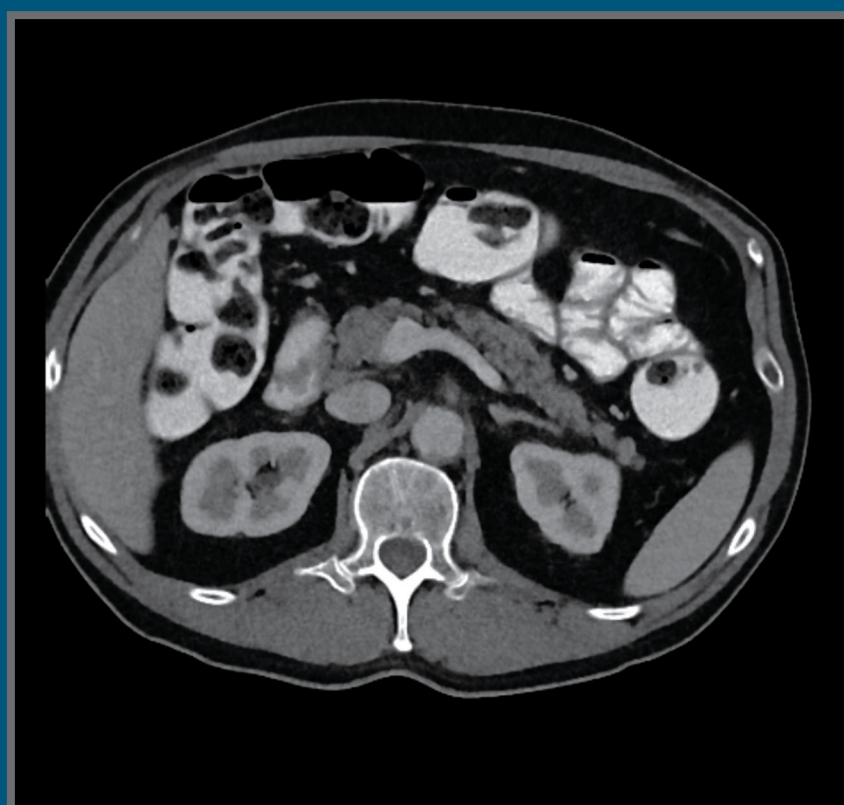

# Siemens SOMATOM<sup>®</sup> Definition Edge

**The New Standard in  
Low Dose and Speed**

**Come see our new Siemens  
SOMATOM Definition Edge  
CT scanner at our open house:**

**Facility Name**

Date, time